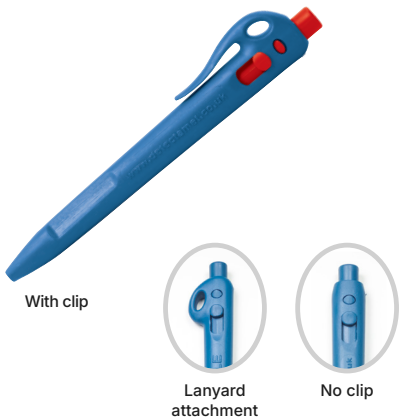

### Elephant Cryo Pen Pressurised Ink

104-I11-C13-PA01

Our Elephant Cryo pen is the top of the range detectable pen providing you with the most diverse and powerful range of applications. Featuring a red end cap as standard to indicate cryo ink type.