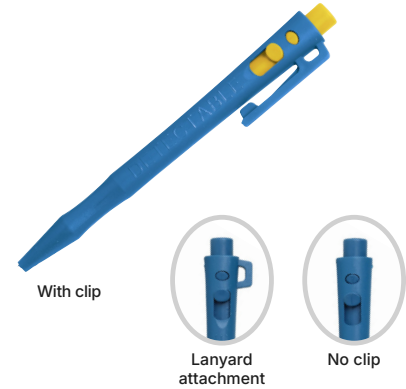

HD Pen Fine-Tip Ink

101-I31-C15-PA01

The retractable HD Fine-Tip is ideal for when a finer writing tip is needed. Featuring a yellow end cap as standard to indicate fine-tip ink type.

- General
- Split Ring
- Refillable

Housing Colours:

Ink Colours:

Body Styles:

- With clip
- Lanyard attachment
- No clip

Pack of 50