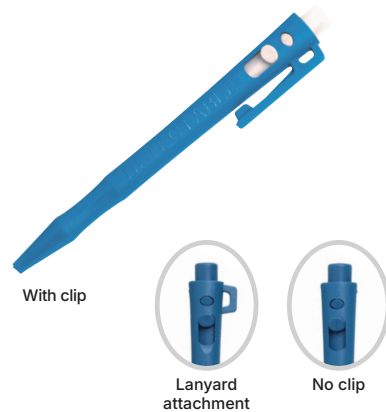

### HD Pen Gel Ink

101-I21-C16-PA01

The retractable HD Gel provides you with an enhanced performance compared to our standard pen. Featuring a white end cap as standard to indicate gel ink type.

General

Split Ring