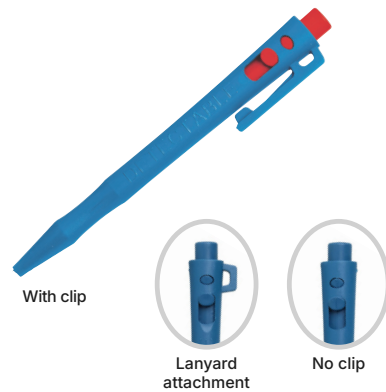

### HD Cryo Pen Pressurised Ink

101-I11-C13-PA01

The HD Cryo Pen is the highest performing pen of the HD range, providing you with the most diverse and powerful range of applications. Featuring a red end cap as standard to indicate cryo ink type.