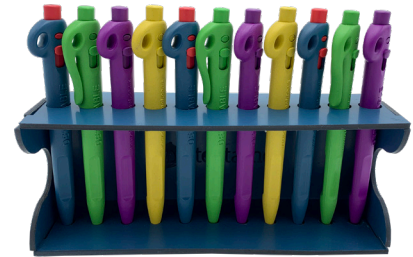

Detectable Pen Holder

159E

Our wall mountable metal and X-ray detectable pen holder keeps our detectable pens organised & accessible. Available in 9 colours (blue, black, red, green, yellow, white, purple, orange, pink) for colour coding opportunities in your production facility.

Holder Colours:

Made In:
UK
USA